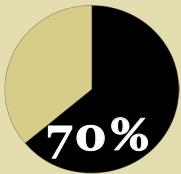

Readiness Benchmarks 2020 - 2023

100%

Graduation Rate

Enrolled in College

Four-Year Enrollment

\$7.3 million Scholarship \$ awarded among 82 Class of '23 graduates

JA By The Numbers

- 713 Students
- 99 Seniors
- 38 Teachers
- 14 College Instructors

COLLEGE, ADVANCED PLACEMENT, AND HONORS COURSES

Jefferson Academy Secondary became a Front Range Community College accredited site in the Fall of 2015. We offer numerous college courses, on a rotating basis, directly on our campus.