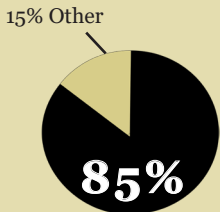

Honors, Advanced Placement, College courses are weighted. This is included in a student's GPA and class rank calculations. Class rank is based on weighted GPA.

SAT Summary 2020 - 2023

% of Students Meeting College

Readiness Benchmarks 2020 - 2023

100%

Graduation Rate

Enrolled in College

Four-Year Enrollment

\$7.3 million Scholarship \$ awarded among 82 Class of '23 graduates

JA By The Numbers

- 713 Students
- 99 Seniors
- 38 Teachers
- 14 College Instructors