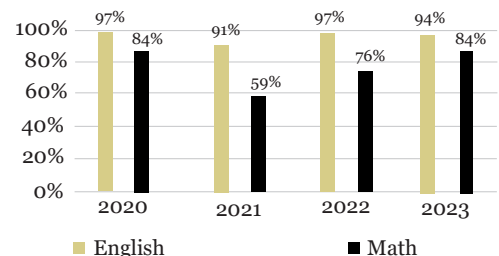

% of Students Meeting College

Readiness Benchmarks 2020 - 2023

100%

Graduation Rate

Enrolled in College

Four-Year Enrollment

$7.3 million Scholarship $ awarded among 82 Class of '23 graduates

JA By The Numbers

- 713 Students
- 99 Seniors
- 38 Teachers
- 14 College Instructors