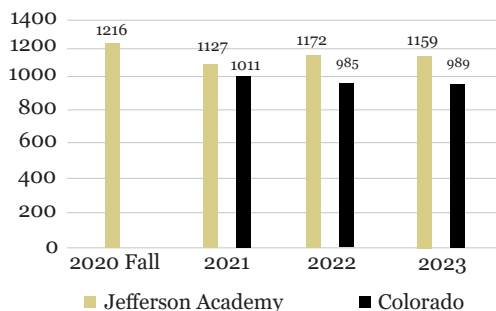

English.....	4.0	Math (Algebra I or higher).....	4.0
Social Studies.....	4.0	Science.....	3.0
Physical Education.....	1.5	Foreign Language.....	2.0
Technology.....	1.5	Fine Arts.....	1.5
Teen Choices.....	0.5	Geography.....	0.5
Freshman Seminar.....	0.5	Senior Seminar.....	0.5
Electives.....	3.5		

Total credits necessary - 27

Grading Scale

	A	B	C	D	F
Unweighted	4.0	3.0	2.0	1.0	0.0
Weighted	5.0	4.0	3.0	2.0	0.0
	90-100%	80-89%	70-79%	60-69%	Below 60%

Grade Point Average Ranges - Class of 2023

Highest Weighted GPA: 4.68
 Median Weighted GPA: 3.8
 Highest Unweighted GPA: 4.0
 Median Unweighted GPA: 3.52

Honors, Advanced Placement, College courses are weighted. This is included in a student's GPA and class rank calculations. Class rank is based on weighted GPA.

SAT Summary 2020 - 2023

% of Students Meeting College

Readiness Benchmarks 2020 - 2023

100%

Graduation Rate

Enrolled in College

Four-Year Enrollment

\$7.3 million Scholarship \$ awarded among 82 Class of '23 graduates

JA By The Numbers

- 713 Students
- 99 Seniors
- 38 Teachers
- 14 College Instructors