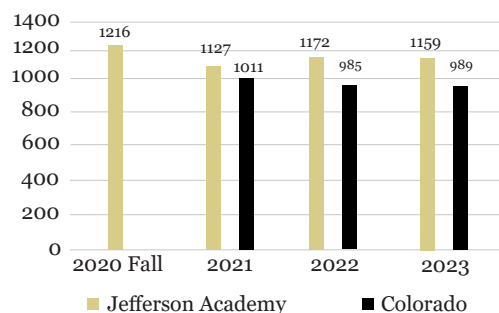

English.....4.0	Math (Algebra I or higher)..4.0
Social Studies.....4.0	Science.....3.0
Physical Education....1.5	Foreign Language.....2.0
Technology.....1.5	Fine Arts.....1.5
Teen Choices.....0.5	Geography.....0.5
Freshman Seminar...0.5	Senior Seminar.....0.5
Electives.....3.5	

Total credits necessary - 27

Grading Scale

	A	B	C	D	F
Unweighted	4.0	3.0	2.0	1.0	0.0
Weighted	5.0	4.0	3.0	2.0	0.0
	90-100%	80-89%	70-79%	60-69%	Below 60%

Grade Point Average Ranges - Class of 2023

Highest Weighted GPA: 4.68
 Median Weighted GPA: 3.8
 Highest Unweighted GPA: 4.0
 Median Unweighted GPA: 3.52

Honors, Advanced Placement, College courses are weighted. This is included in a student's GPA and class rank calculations. Class rank is based on weighted GPA.

SAT Summary 2020 - 2023

% of Students Meeting College

Readiness Benchmarks 2020 - 2023

100%

Graduation Rate

Enrolled in College

Four-Year Enrollment

\$7.3 million Scholarship \$ awarded among 82 Class of '23 graduates

JA By The Numbers

- 713 Students
- 99 Seniors
- 38 Teachers
- 14 College Instructors