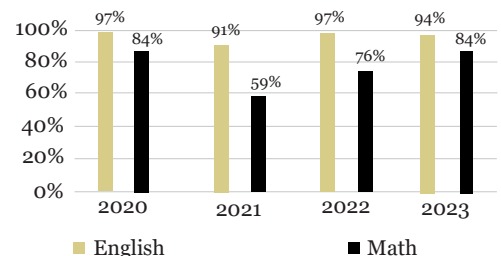

% of Students Meeting College

Readiness Benchmarks 2020 - 2023

100%

Graduation Rate

Enrolled in College

Four-Year Enrollment

$7.3 million Scholarship $ awarded among 82 Class of '23 graduates

JA By The Numbers

- 713 Students
- 99 Seniors
- 38 Teachers
- 14 College Instructors